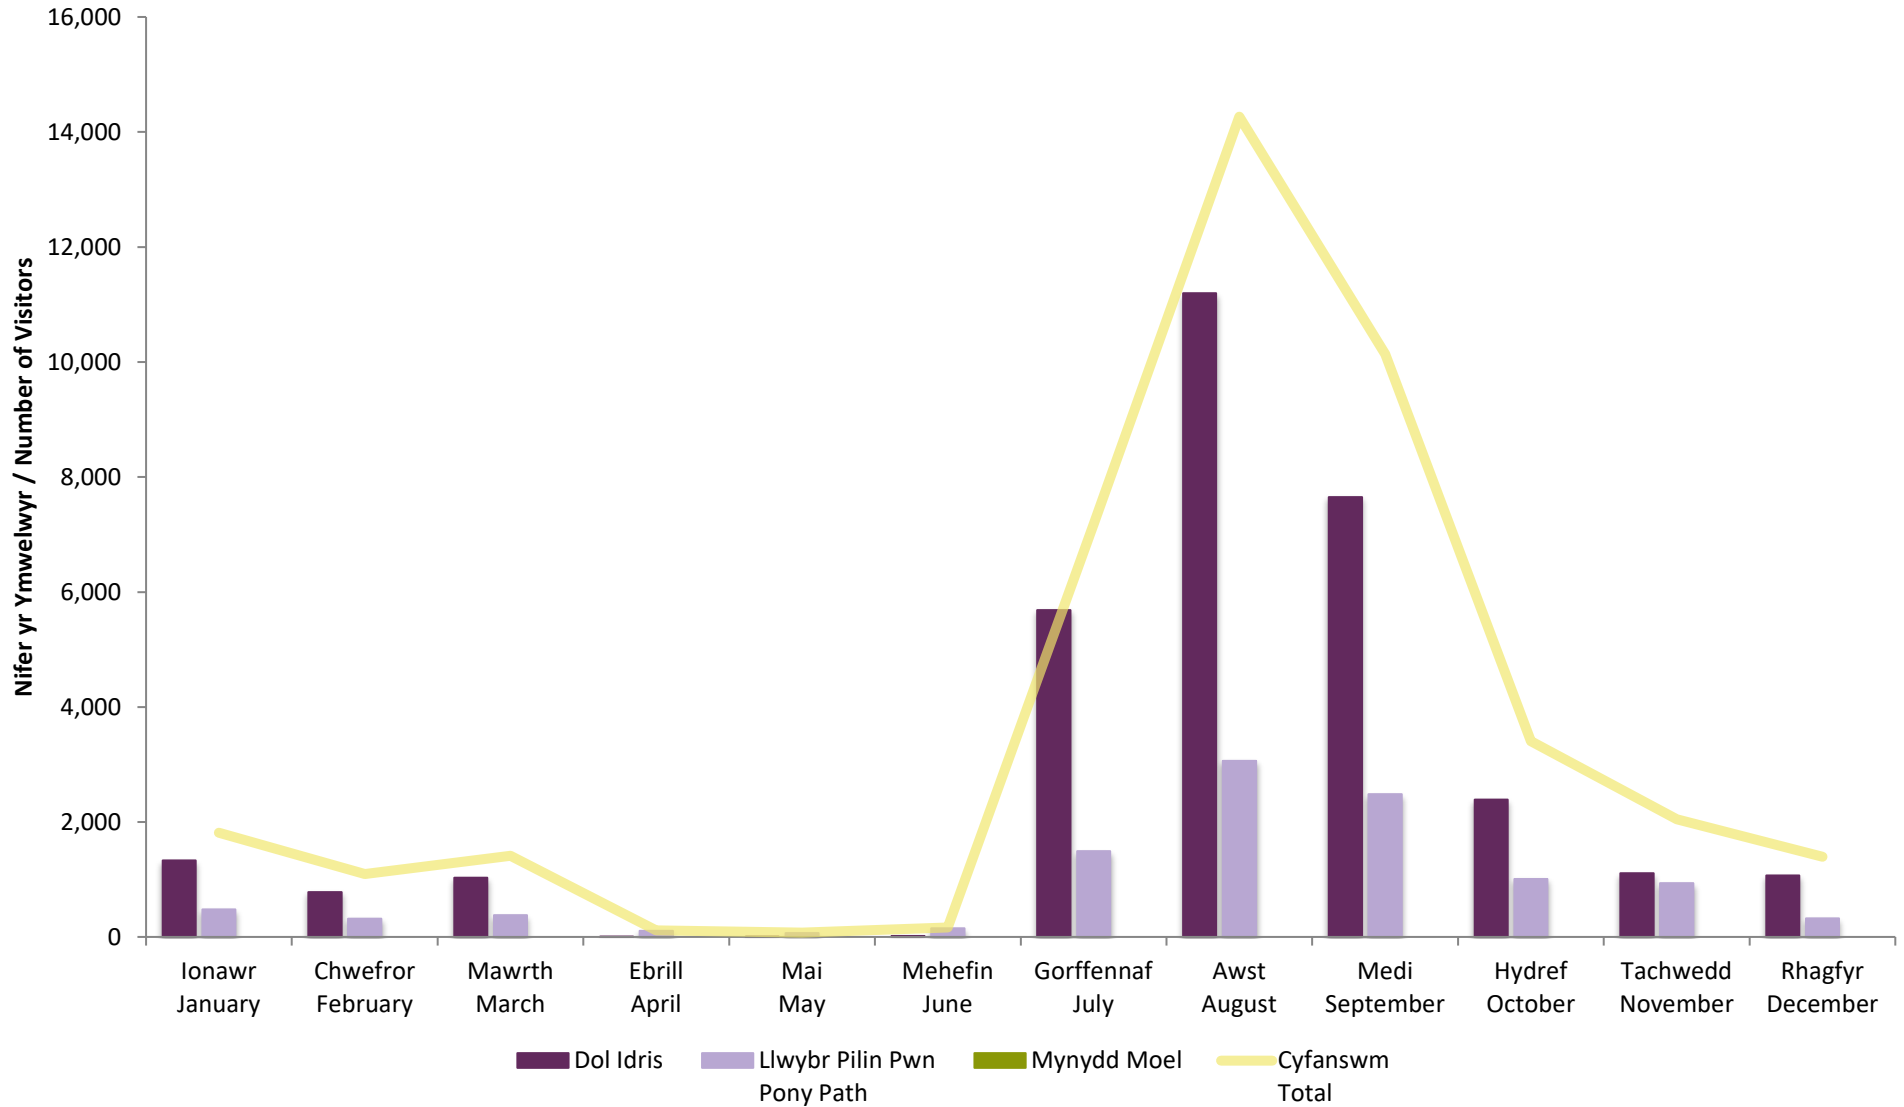

Cader Idris - Ffigyrau Monitro 2020 - Ffigyrau Unffordd - Cyfanswm Misol
Cader Idris - Visitor Monitoring 2020 - One-Way Figures - Monthly Totals