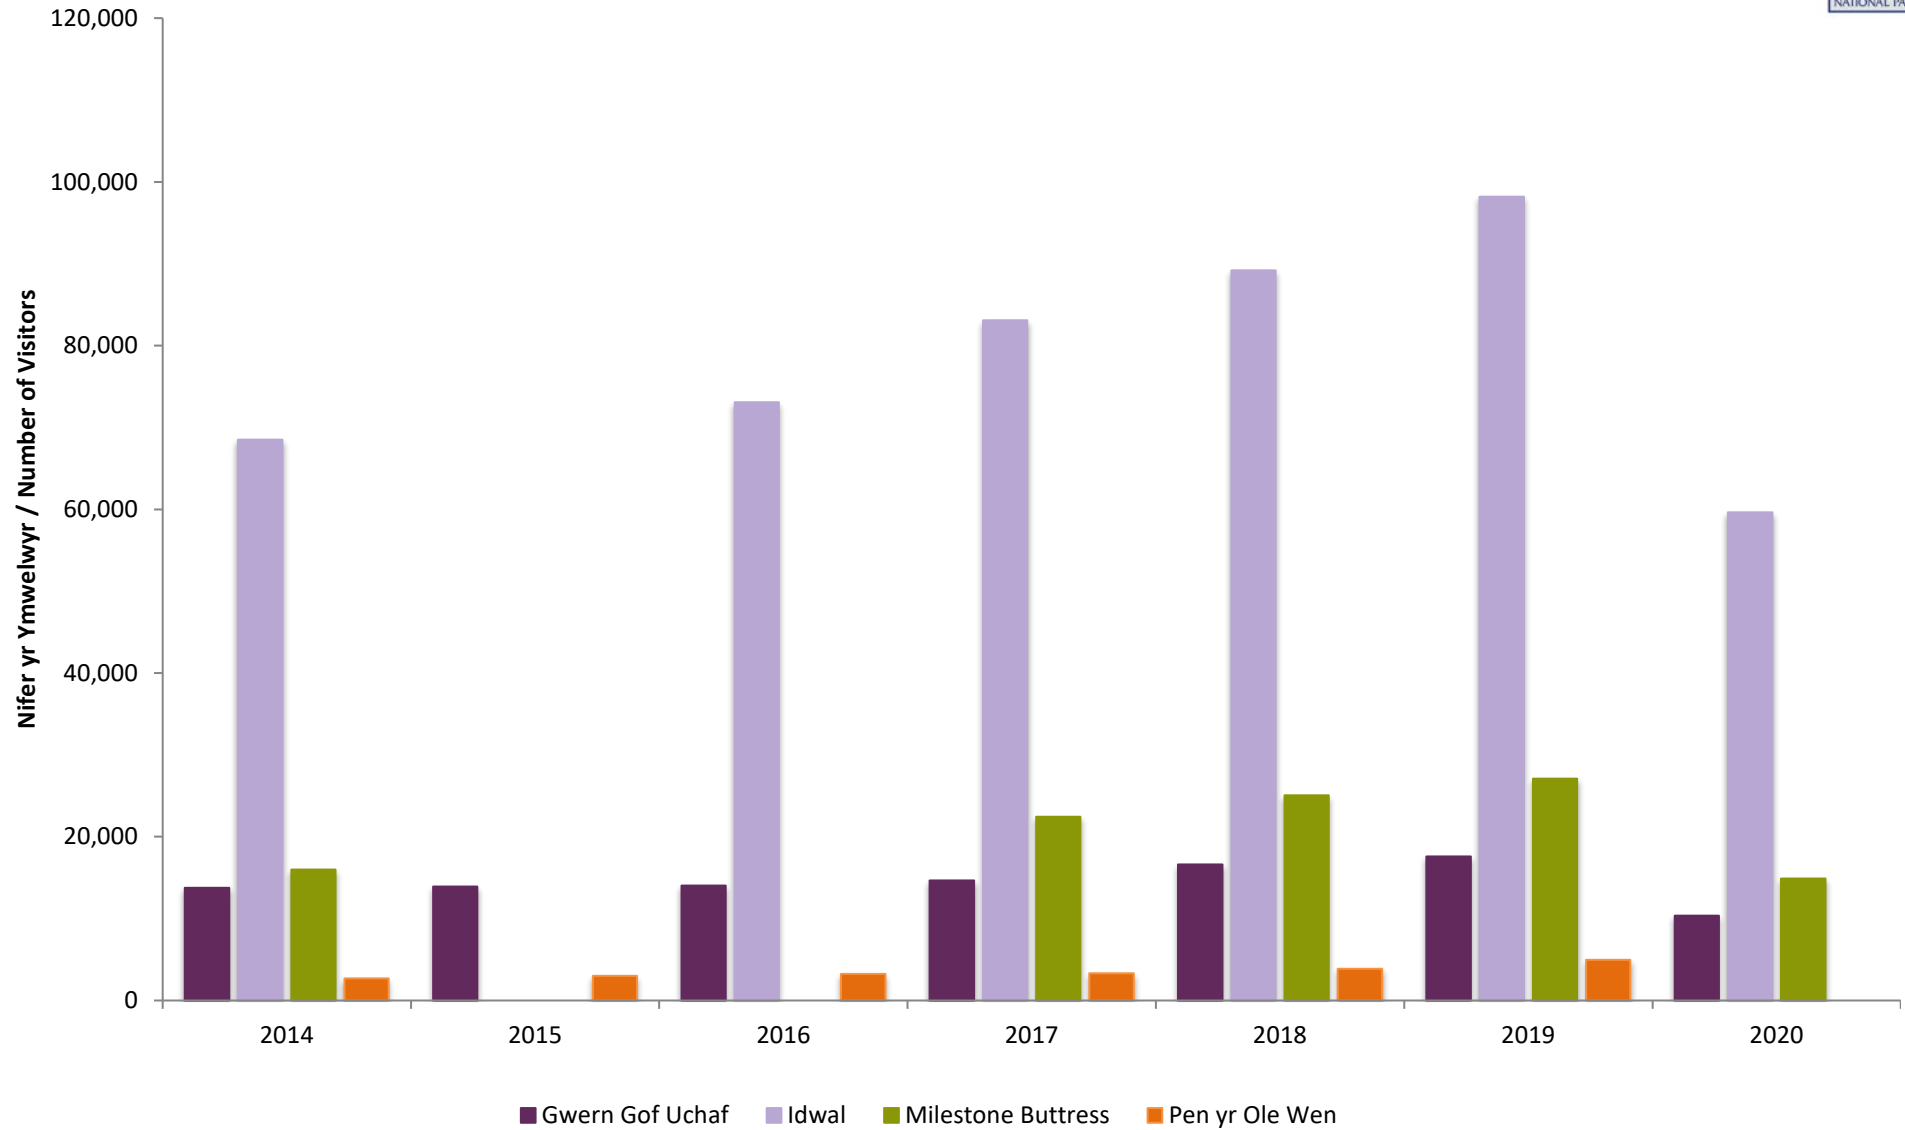

Ogwen ac Idwal - Ffigyrau Monitro 2020 - Ffigyrau Unffordd - Cymhariaeth Blynyddol - 2014 i 2020
Ogwen & Idwal - Visitor Monitoring 2020 - One-Way Figures - Yearly Comparison - 2014 to 2020