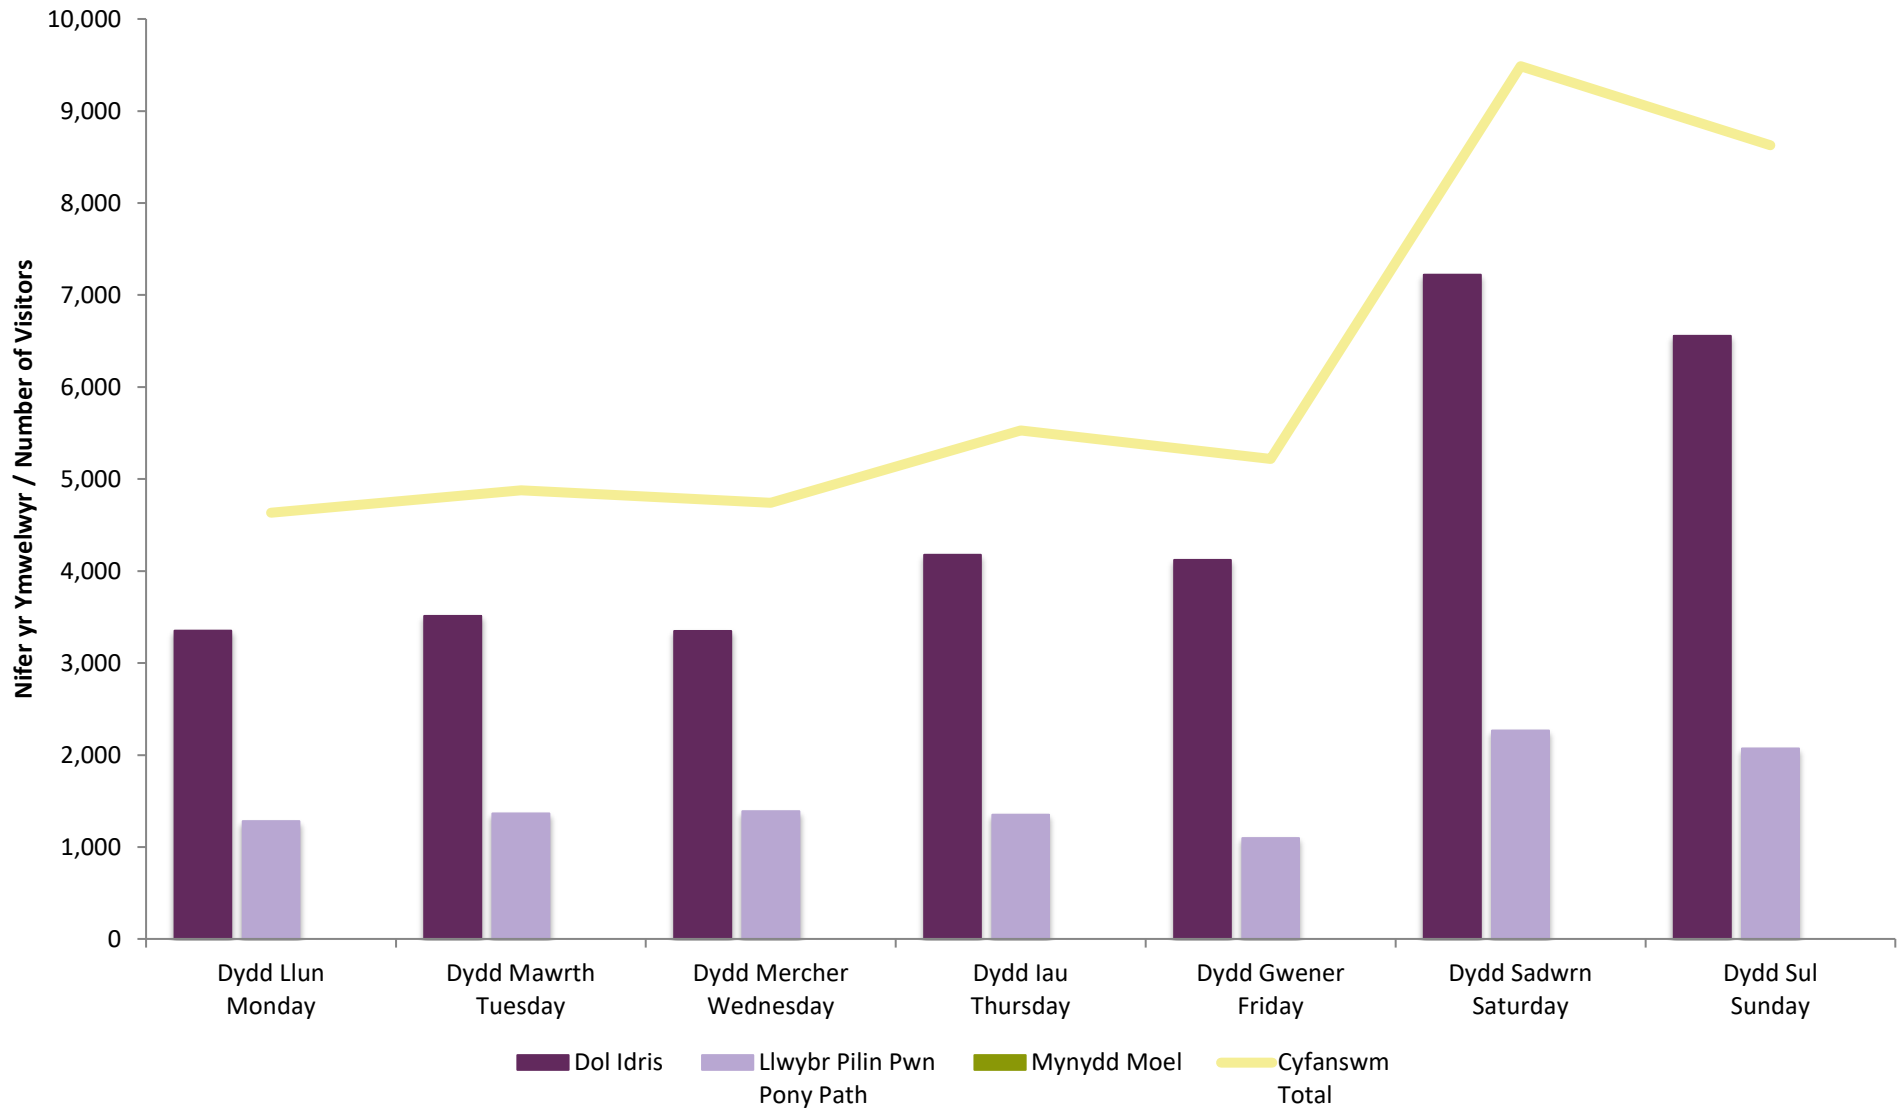

Cader Idris - Ffigyrau Monitro 2020 - Ffigyrau Unffordd - Cyfanswm Dydd o'r Wythnos
Cader Idris - Visitor Monitoring 2020 - One-Way Figures - Day of Week Totals