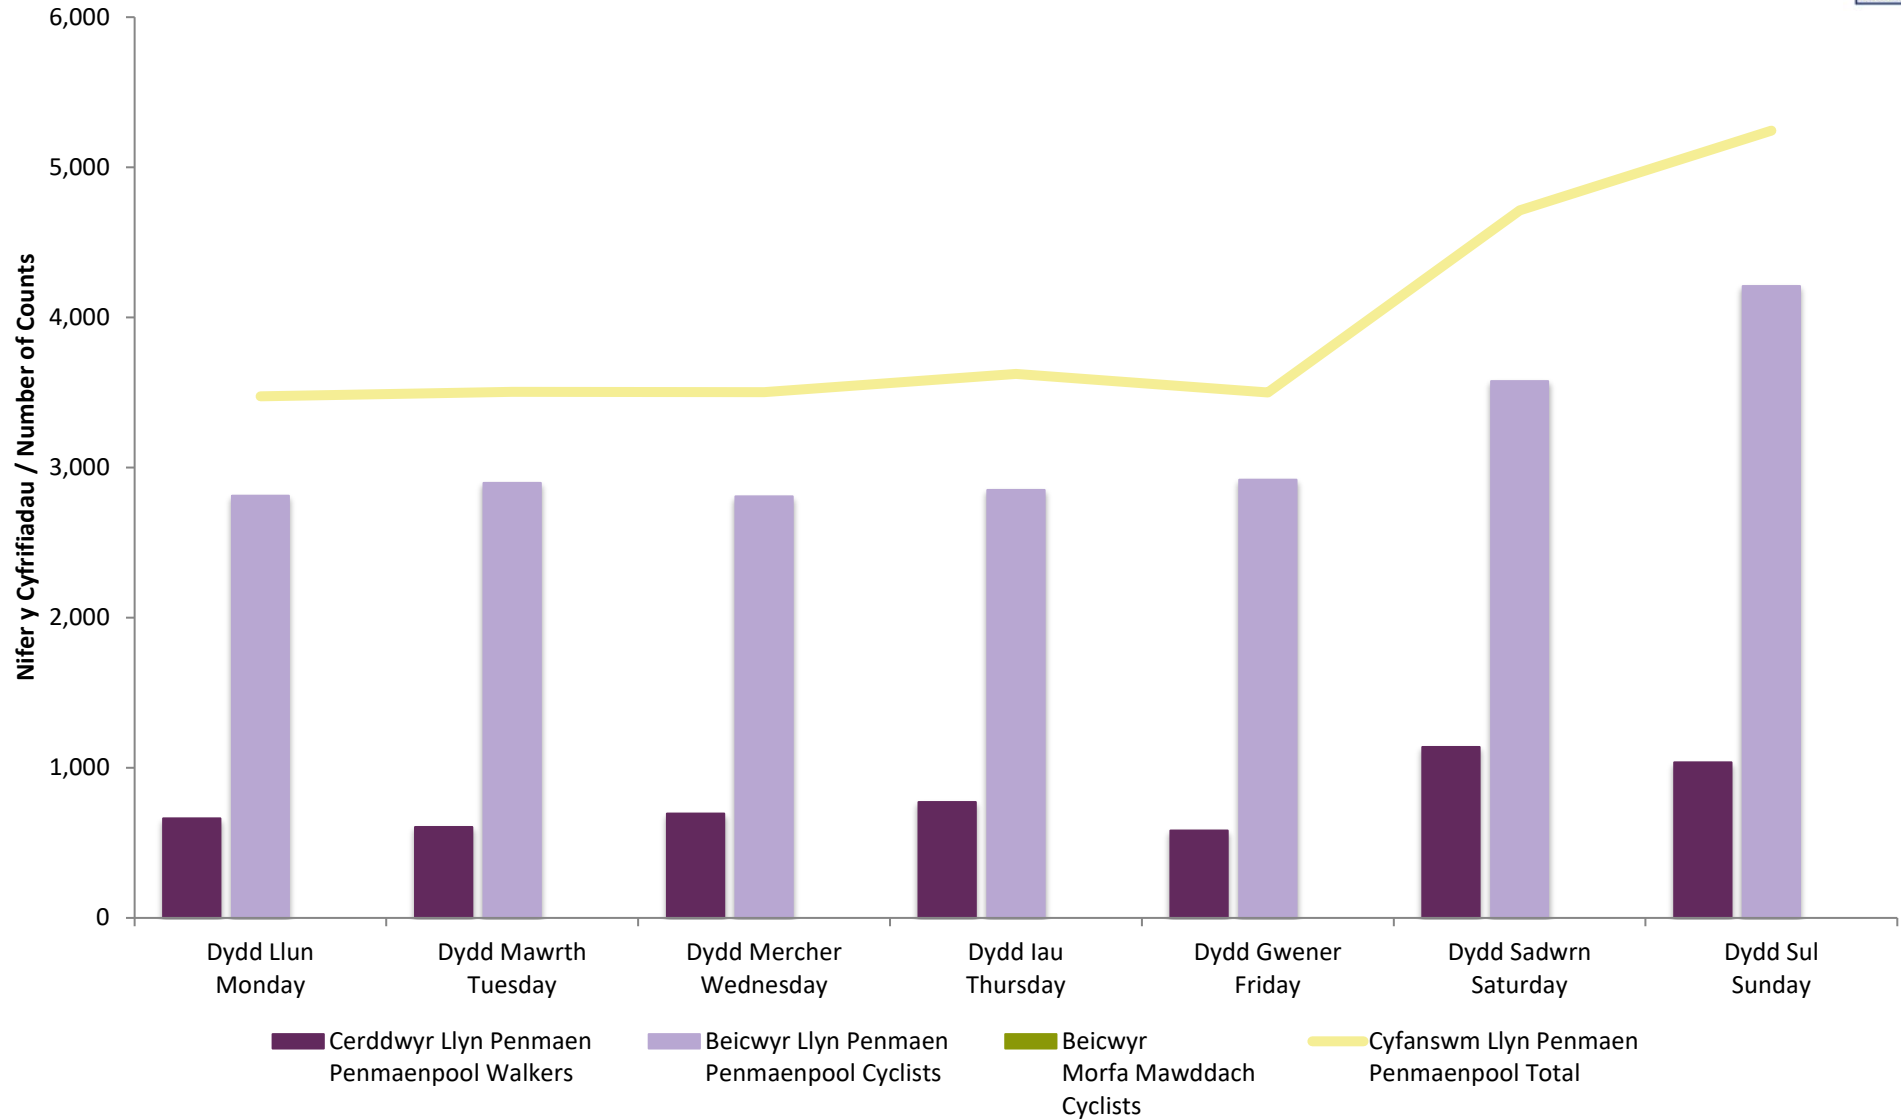

Llwybr Mawddach – Ffigyrau Monitro 2020 – Ffigyrau Cyfan – Cyfanswm Dydd o'r Wythnos
Mawddach Trail – Visitor Monitoring 2020 – Total Figures – Day of Week Totals

Dydd Day	Llyn Penmaen Penmaenpool			Morfa Mawddach
	Cerddwyr Walkers	Beicwyr Cyclists	Cyfanswm Total	Beicwyr Cyclists
Dydd Llun Monday	663	2,811	3,474	N/A
Dydd Mawrth Tuesday	606	2,897	3,503	N/A
Dydd Mercher Wednesday	695	2,807	3,502	N/A
Dydd Iau Thursday	772	2,851	3,623	N/A
Dydd Gwener Friday	581	2,919	3,500	N/A
Dydd Sadwrn Saturday	1,137	3,575	4,712	N/A
Dydd Sul Sunday	1,036	4,207	5,243	N/A

Nodyn: Ffigyrau cyfan o fynd heibio ac ail fynd heibio yw'r niferoedd yma

Note: These numbers are total figures for passing and re-passing

Llwybr Mawddach - Ffigyrau Monitro 2020 - Ffigyrau Cyfan - Cyfanswm Dydd o'r Wythnos
Mawddach Trail - Visitor Monitoring 2020 - Total Figures - Day of Week Totals