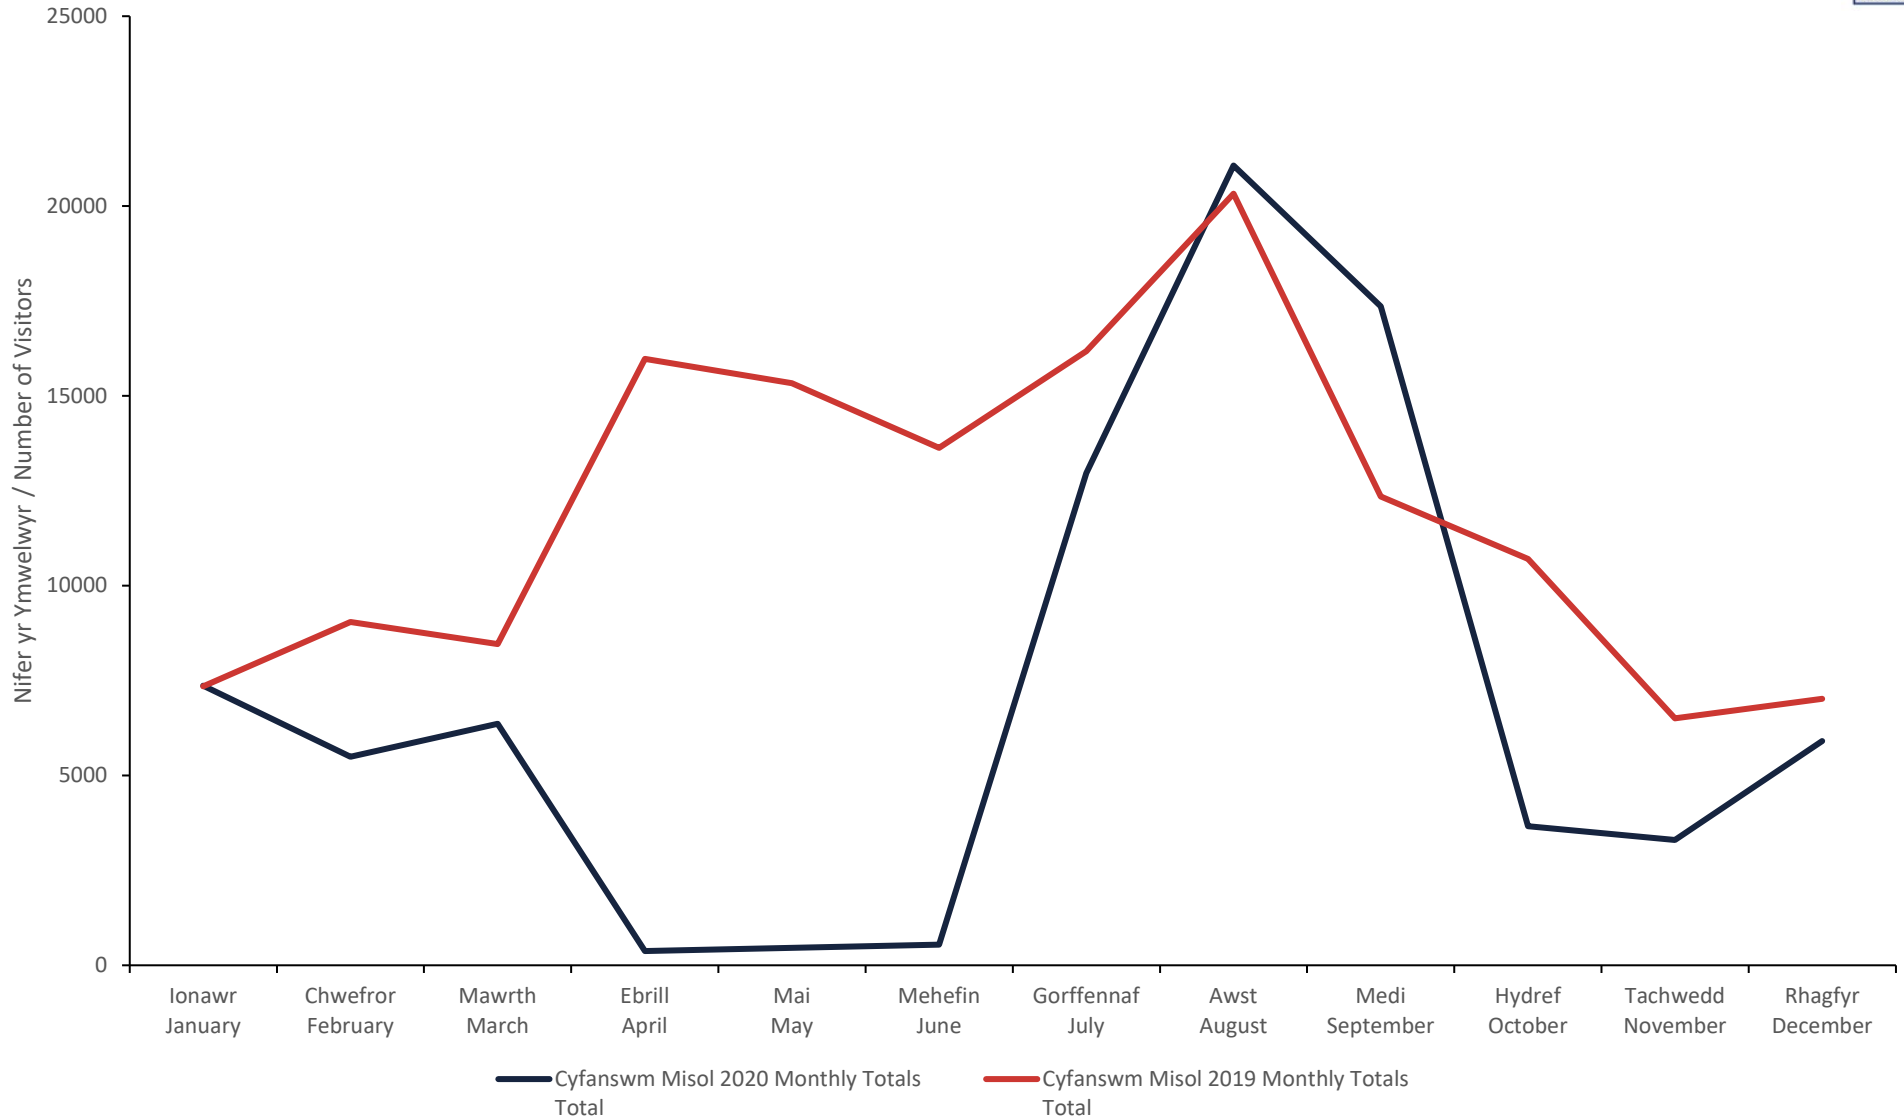

Ogwen & Idwal - Ffigyrau Monitro 2020/2019 - Ffigyrau Unffordd - Cymhariaeth Cyfanswm Misol
Ogwen & Idwal - Visitor Monitoring 2020/2019 - One Way Figures - Monthly Totals Comparison