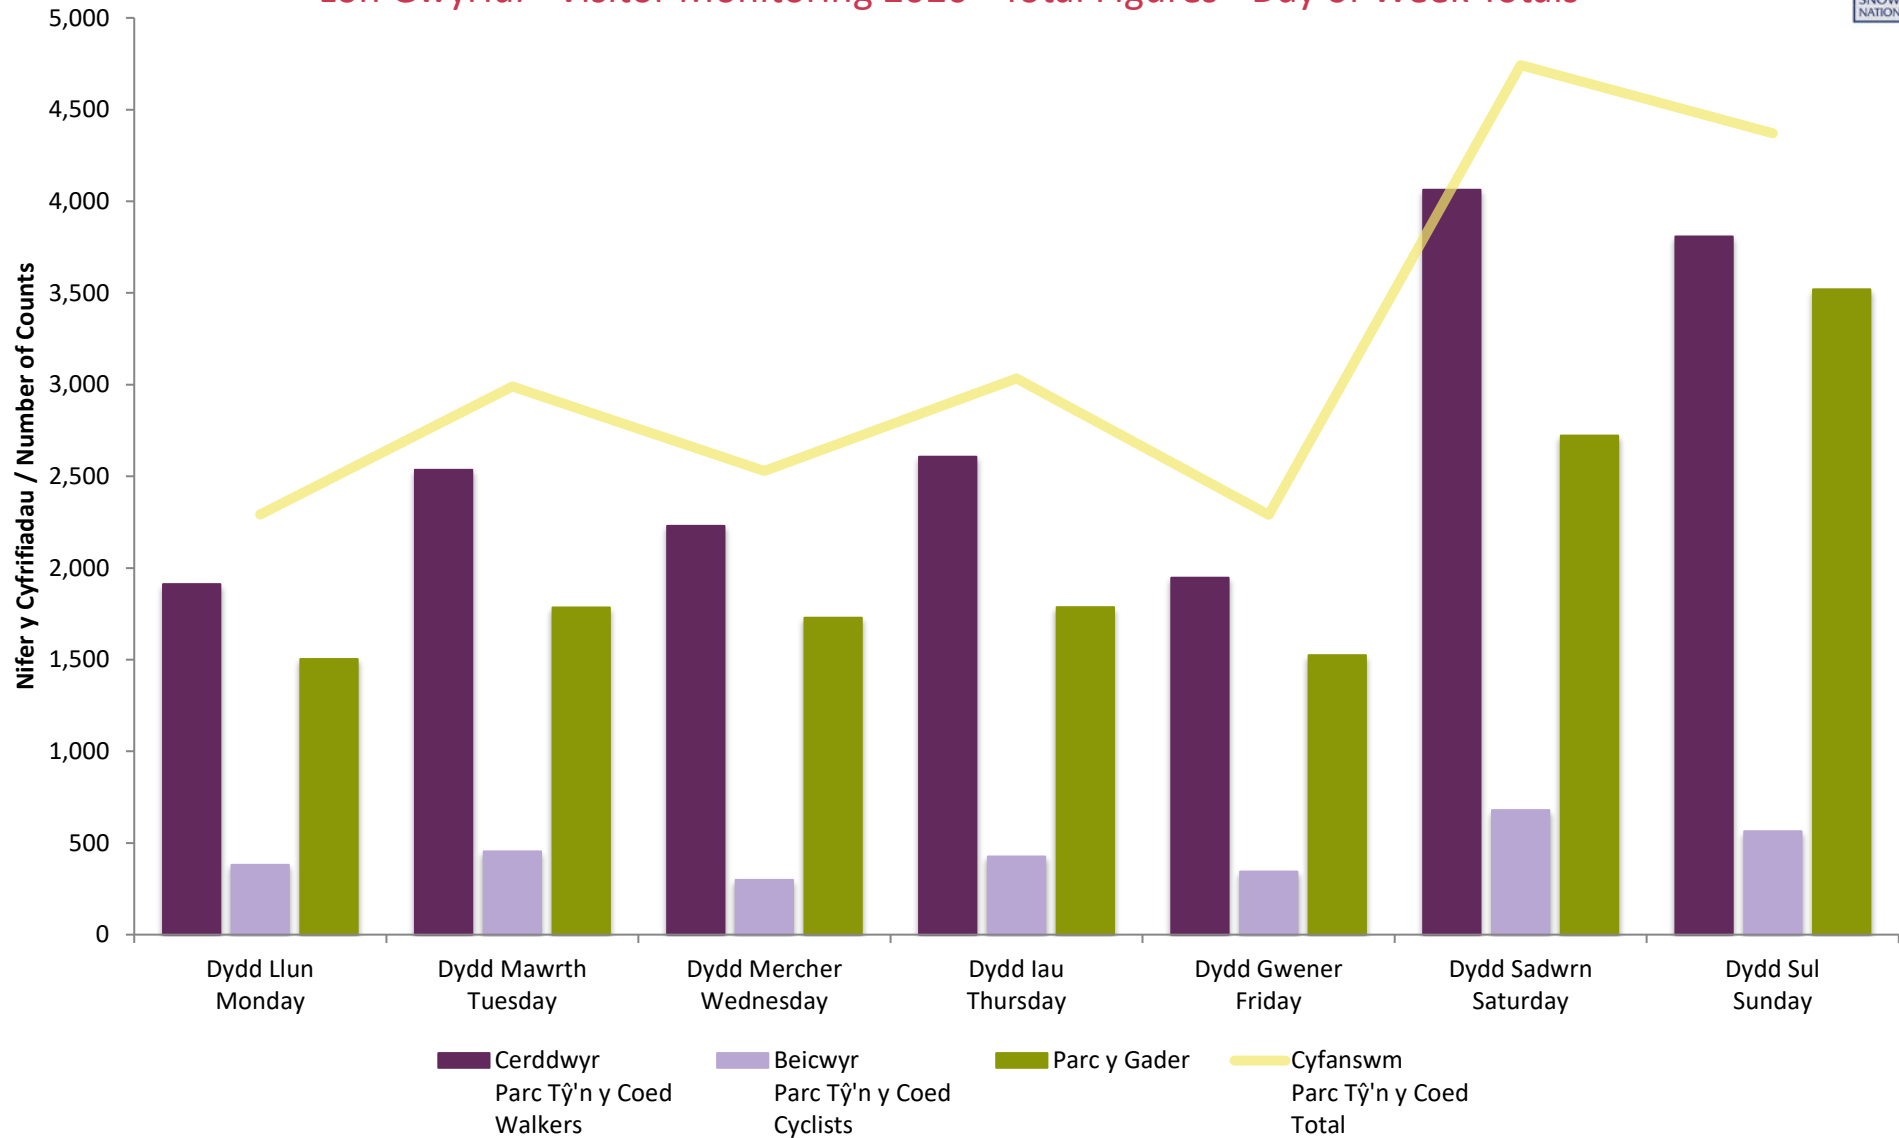

Lôn Gwyrfai - Ffigyrau Monitro 2020 - Ffigyrau Cyfan - Cyfanswm Dydd o'r Wythnos

Lôn Gwyrfai - Visitor Monitoring 2020 - Total Figures - Day of Week Totals