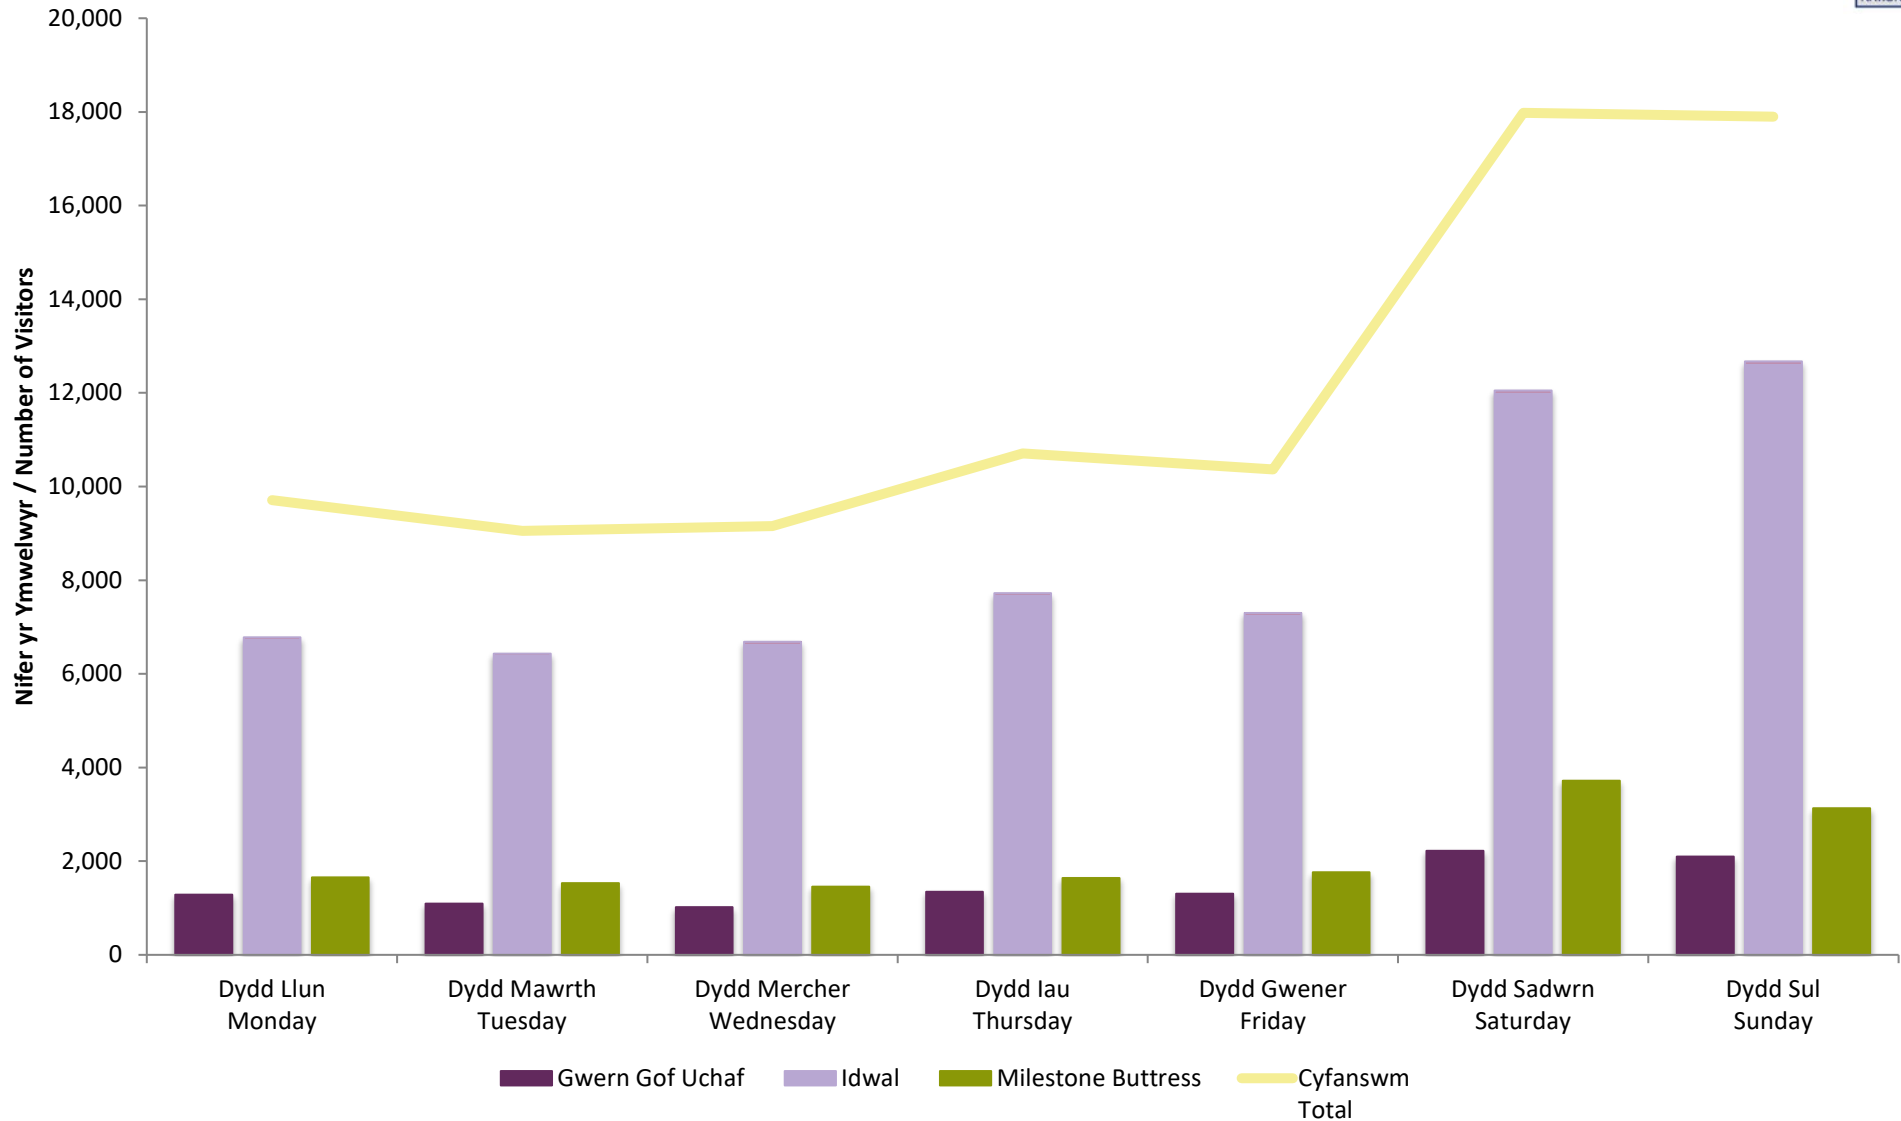

Ogwen ac Idwal - Ffigyrau Monitro 2020 - Ffigyrau Unffordd - Cyfanswm Dydd o'r Wythnos
Ogwen & Idwal - Visitor Monitoring 2020 - One-Way Figures - Day of Week Totals