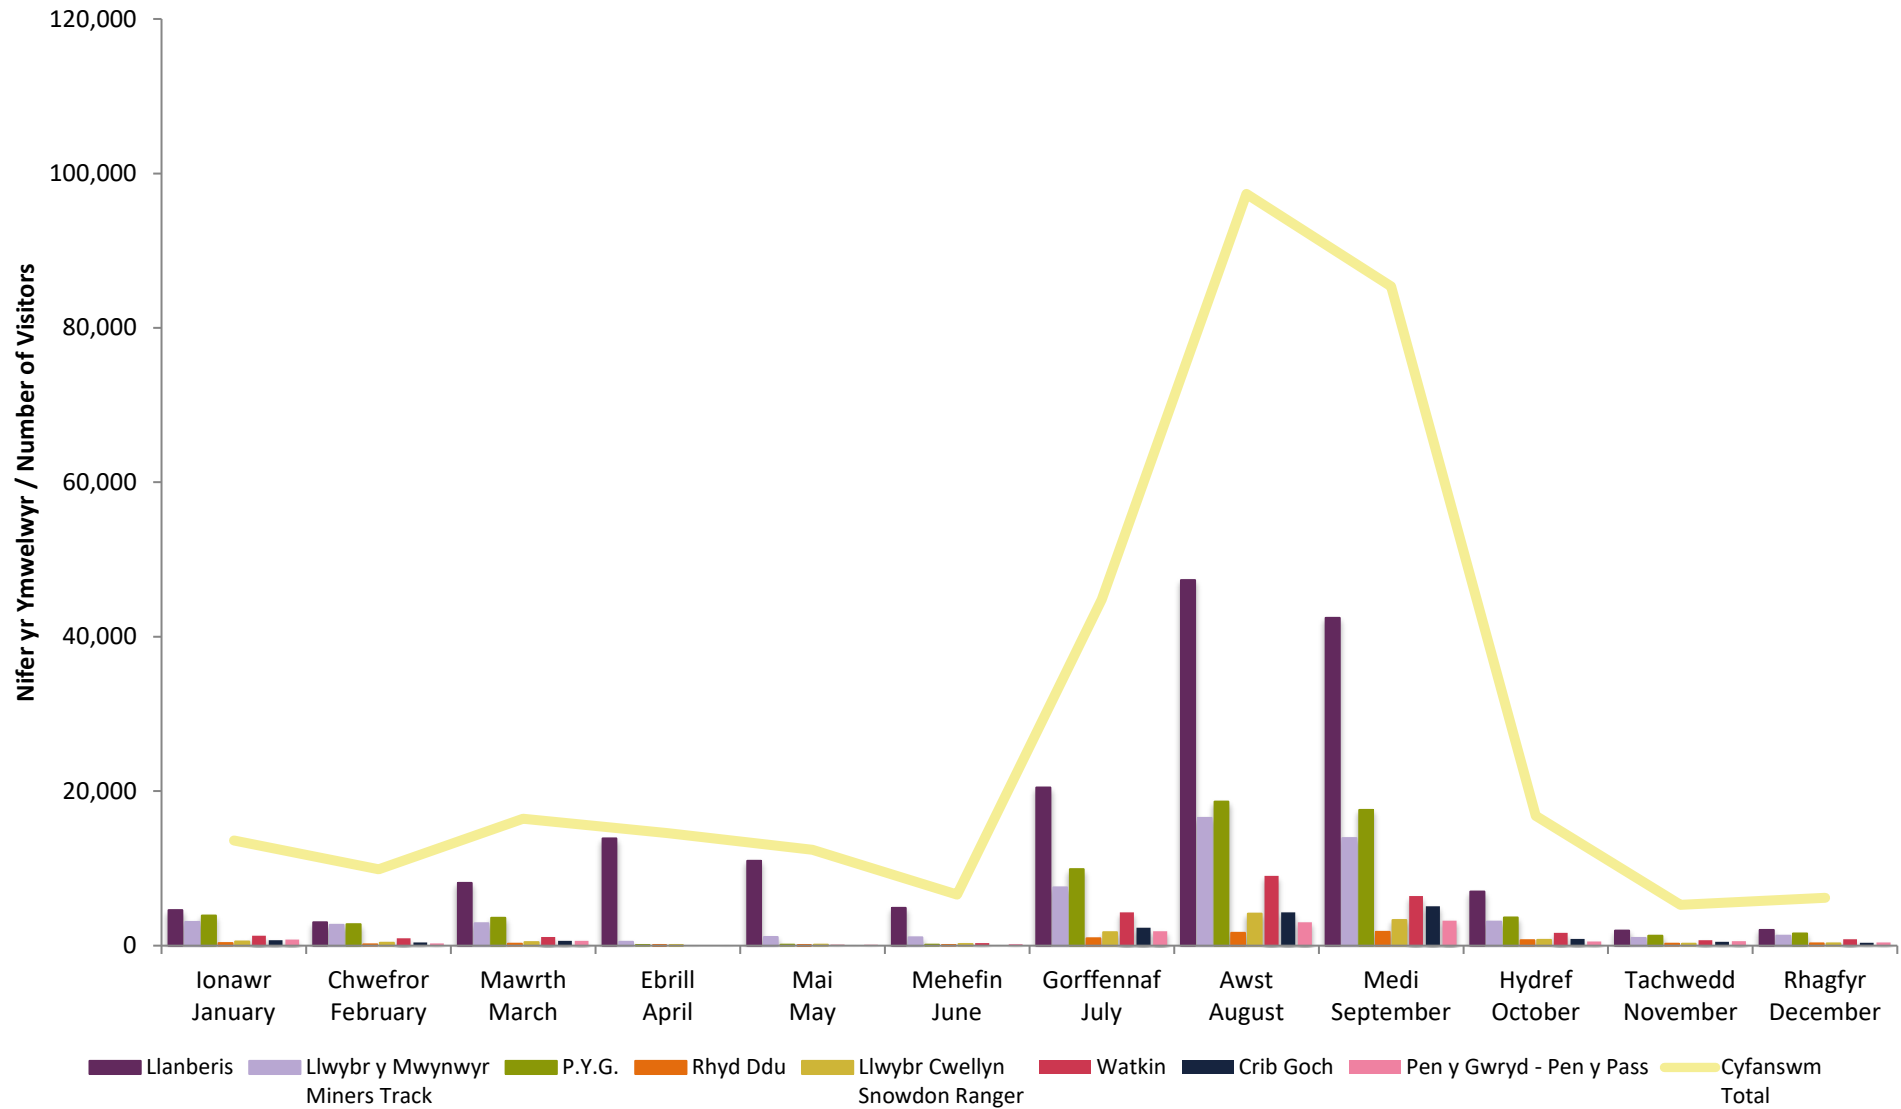

First national lockdown in place due to COVID-19. 23rd of March, with restrictions easing June onwards. (Highlighted in pink)

To also note:

Period of being allowed to exercise in the outdoors within the local area began 8th of May

** Cyfanswm yn eithrio data llwybrau Crib Goch, Pen y Gwryd a Chwm Dyl i Ben y Pass i osgoi cyfri dwbl

Total excludes Crib Goch, Pen y Gwryd and Cwm Dyl i Pen y Pass path data to avoid double counting

*** Ffigyrau cyfan o fynd heibio ac ail fynd heibio yw'r niferoedd yma

These numbers are total figures for passing and re-passing

Yr Wyddfa - Ffigyrau Monitro 2020 - Ffigyrau Unffordd - Cyfanswm Misol

Snowdon - Visitor Monitoring 2020 - One-Way Figures - Monthly Totals

Yr Wyddfa – Ffigyrau Monitro 2020 – Ffigyrau Unffordd – Cyfanswm Dydd o'r Wythnos
 Snowdon – Visitor Monitoring 2020 – One Way Figure – Day of Week Totals