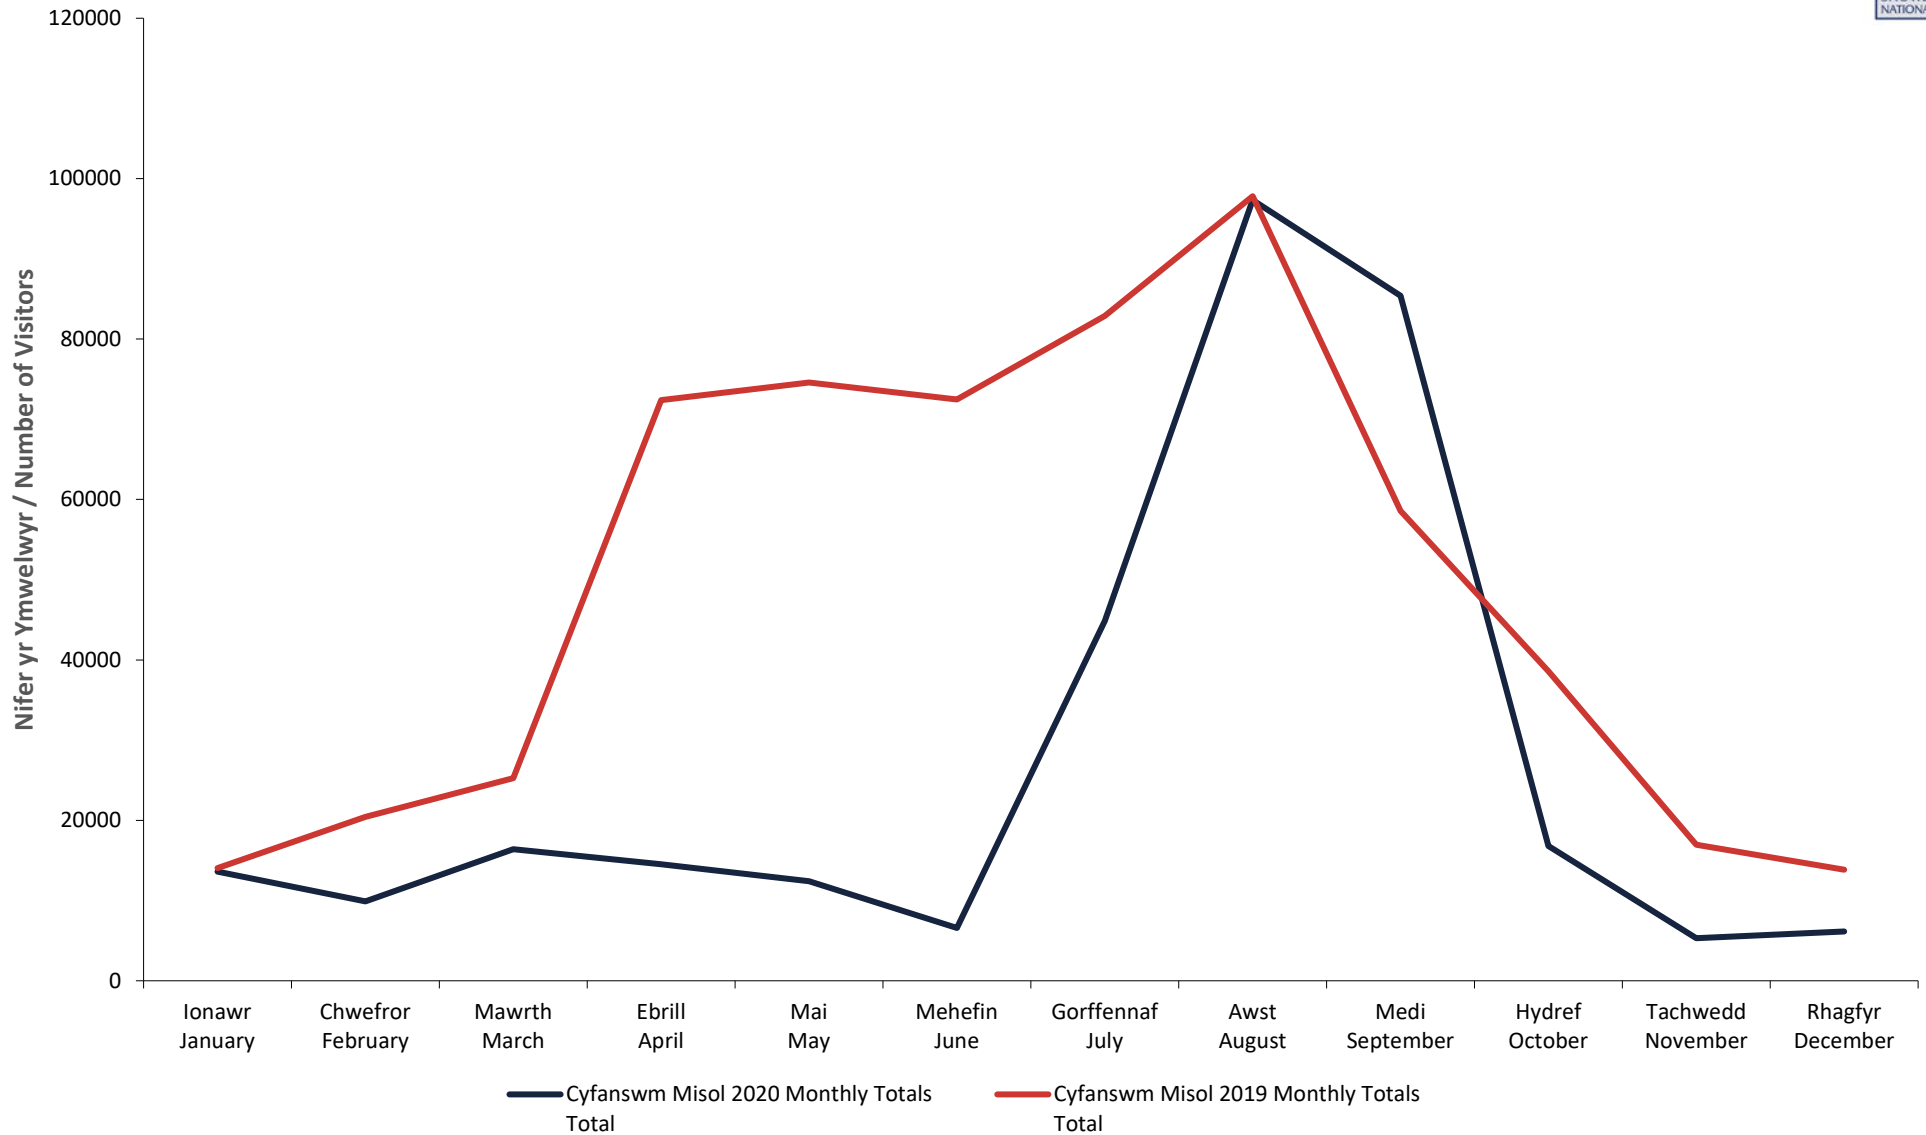

Yr Wyddfa - Ffigyrau Monitro 2020/2019 - Ffigyrau Unffordd - Cymhariaeth Cyfanswm Misol
Snowdon - Visitor Monitoring 2020/2019 - One Way Figures - Monthly Totals Comparison