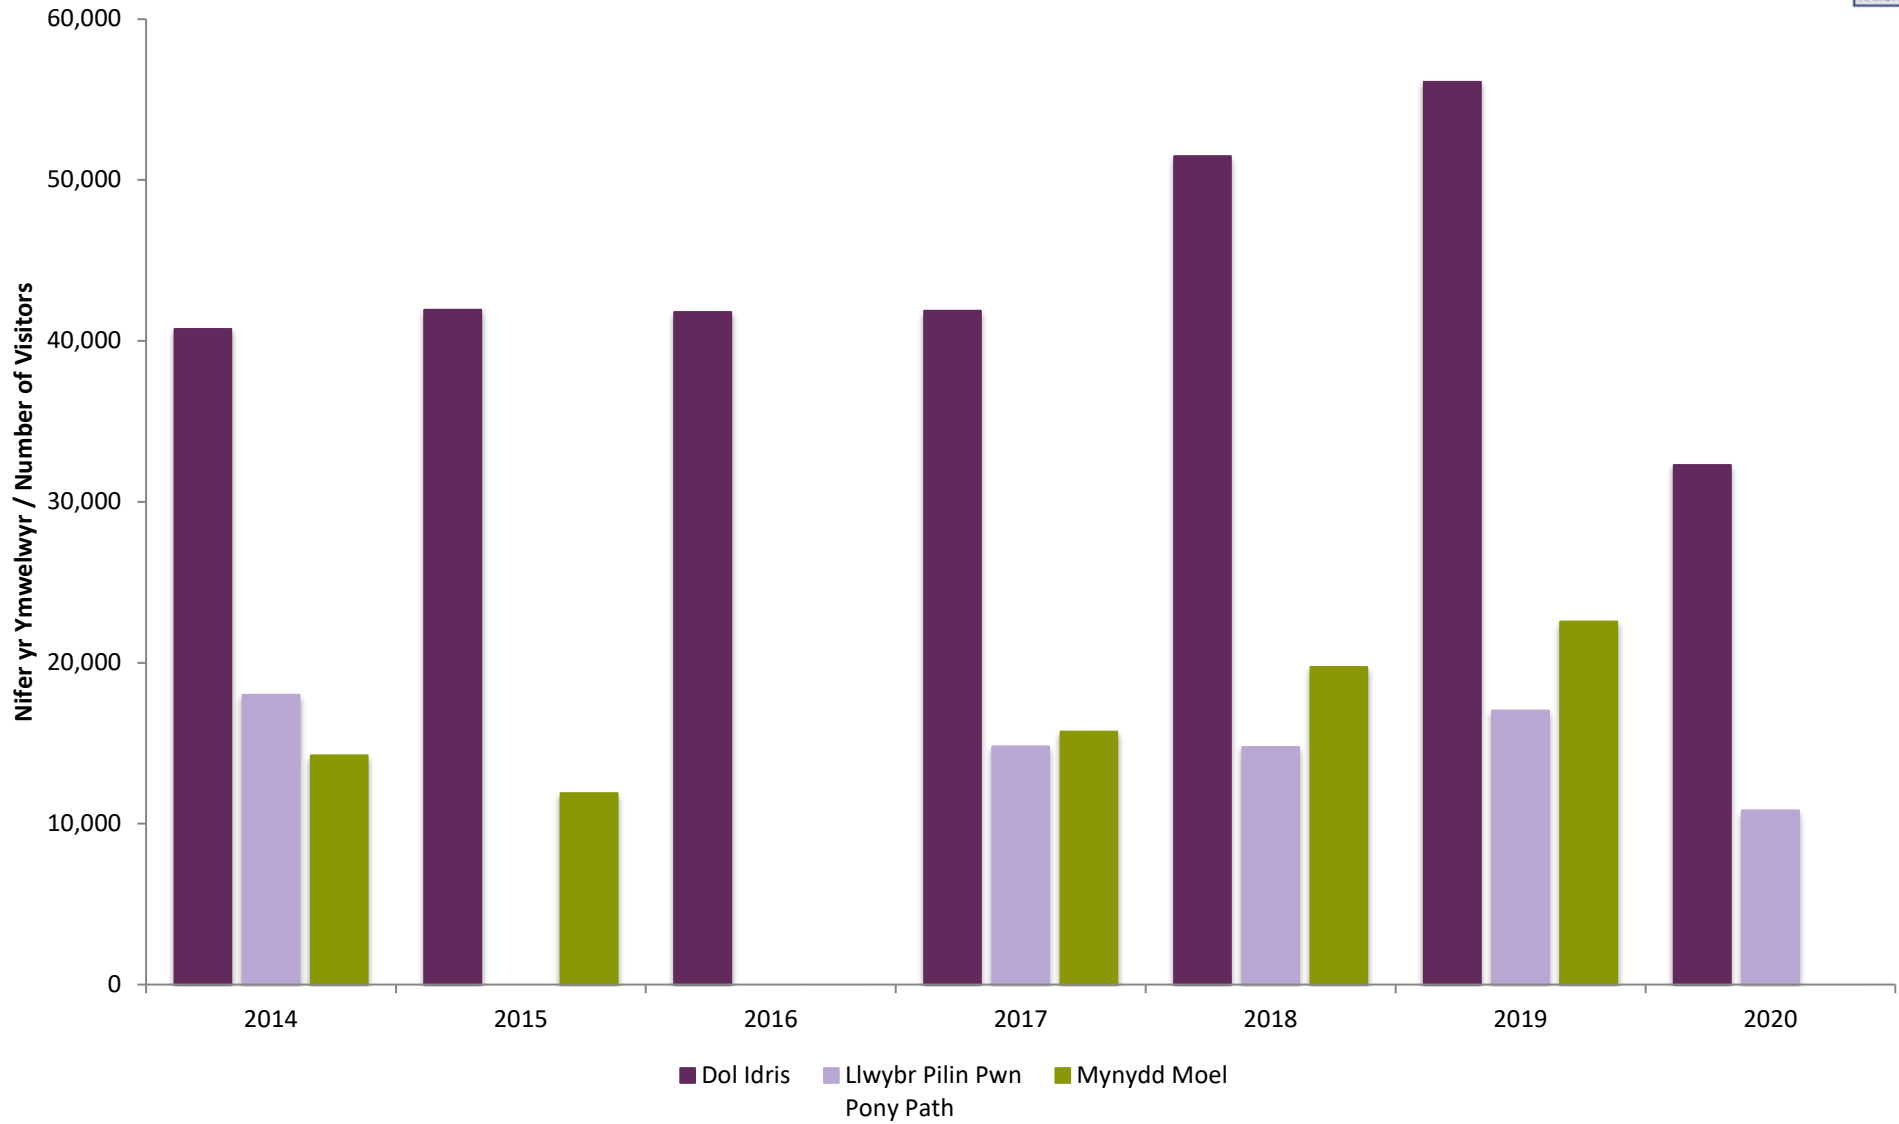

Cader Idris - Ffigyrau Monitro 2020 - Ffigyrau Unffordd - Cymhariaeth Blynnyddol - 2014 i 2020
Cader Idris - Visitor Monitoring 2020 - One-Way Figures - Yearly Comparison - 2014 to 2020